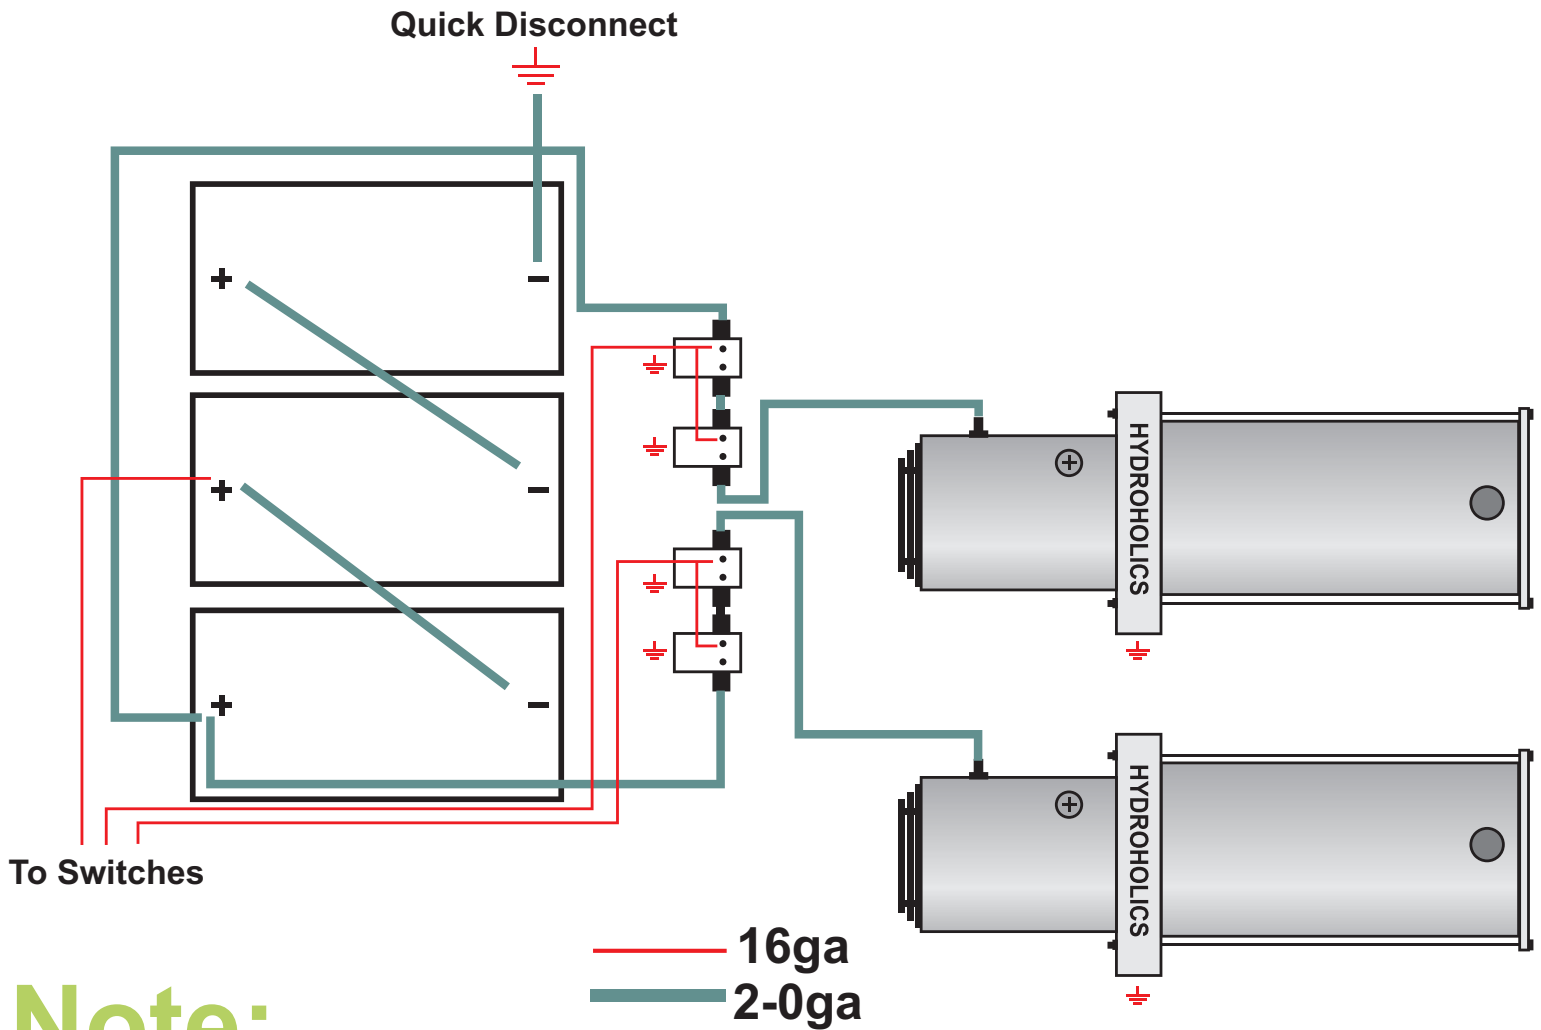

## Typical 2 Pump Wiring Diagram

Not To Scale

**Note:**

Solenoid - Connect 16ga to "S" Terminal