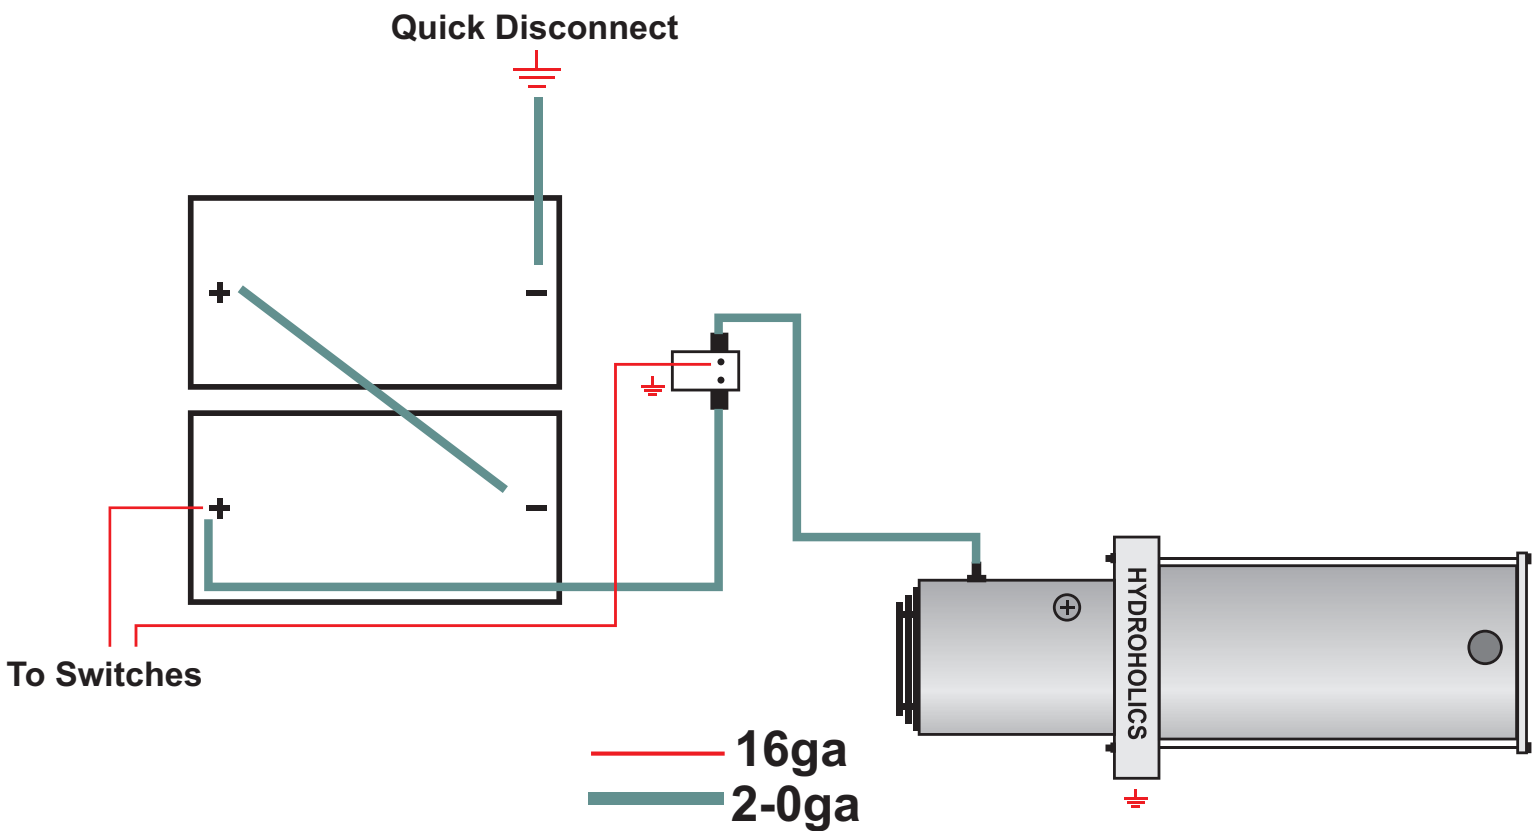

## Typical Single Pump Wiring Diagram

Not To Scale

**Note:**

 Solenoid - Connect 16ga to "S" Terminal